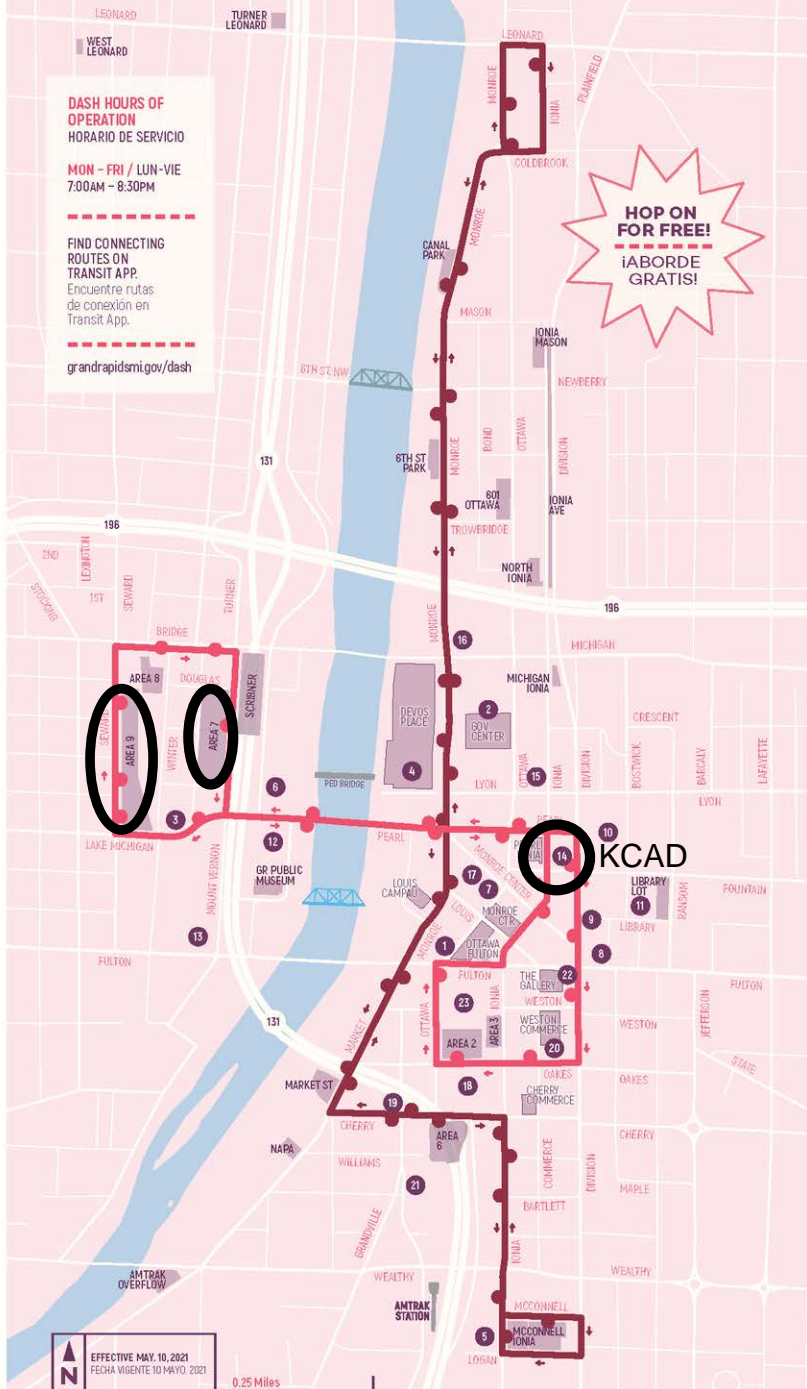

EFFECTIVE MAY 10, 2021
FECHA VIGENTE 10 MAYO, 2021

0.25 Miles