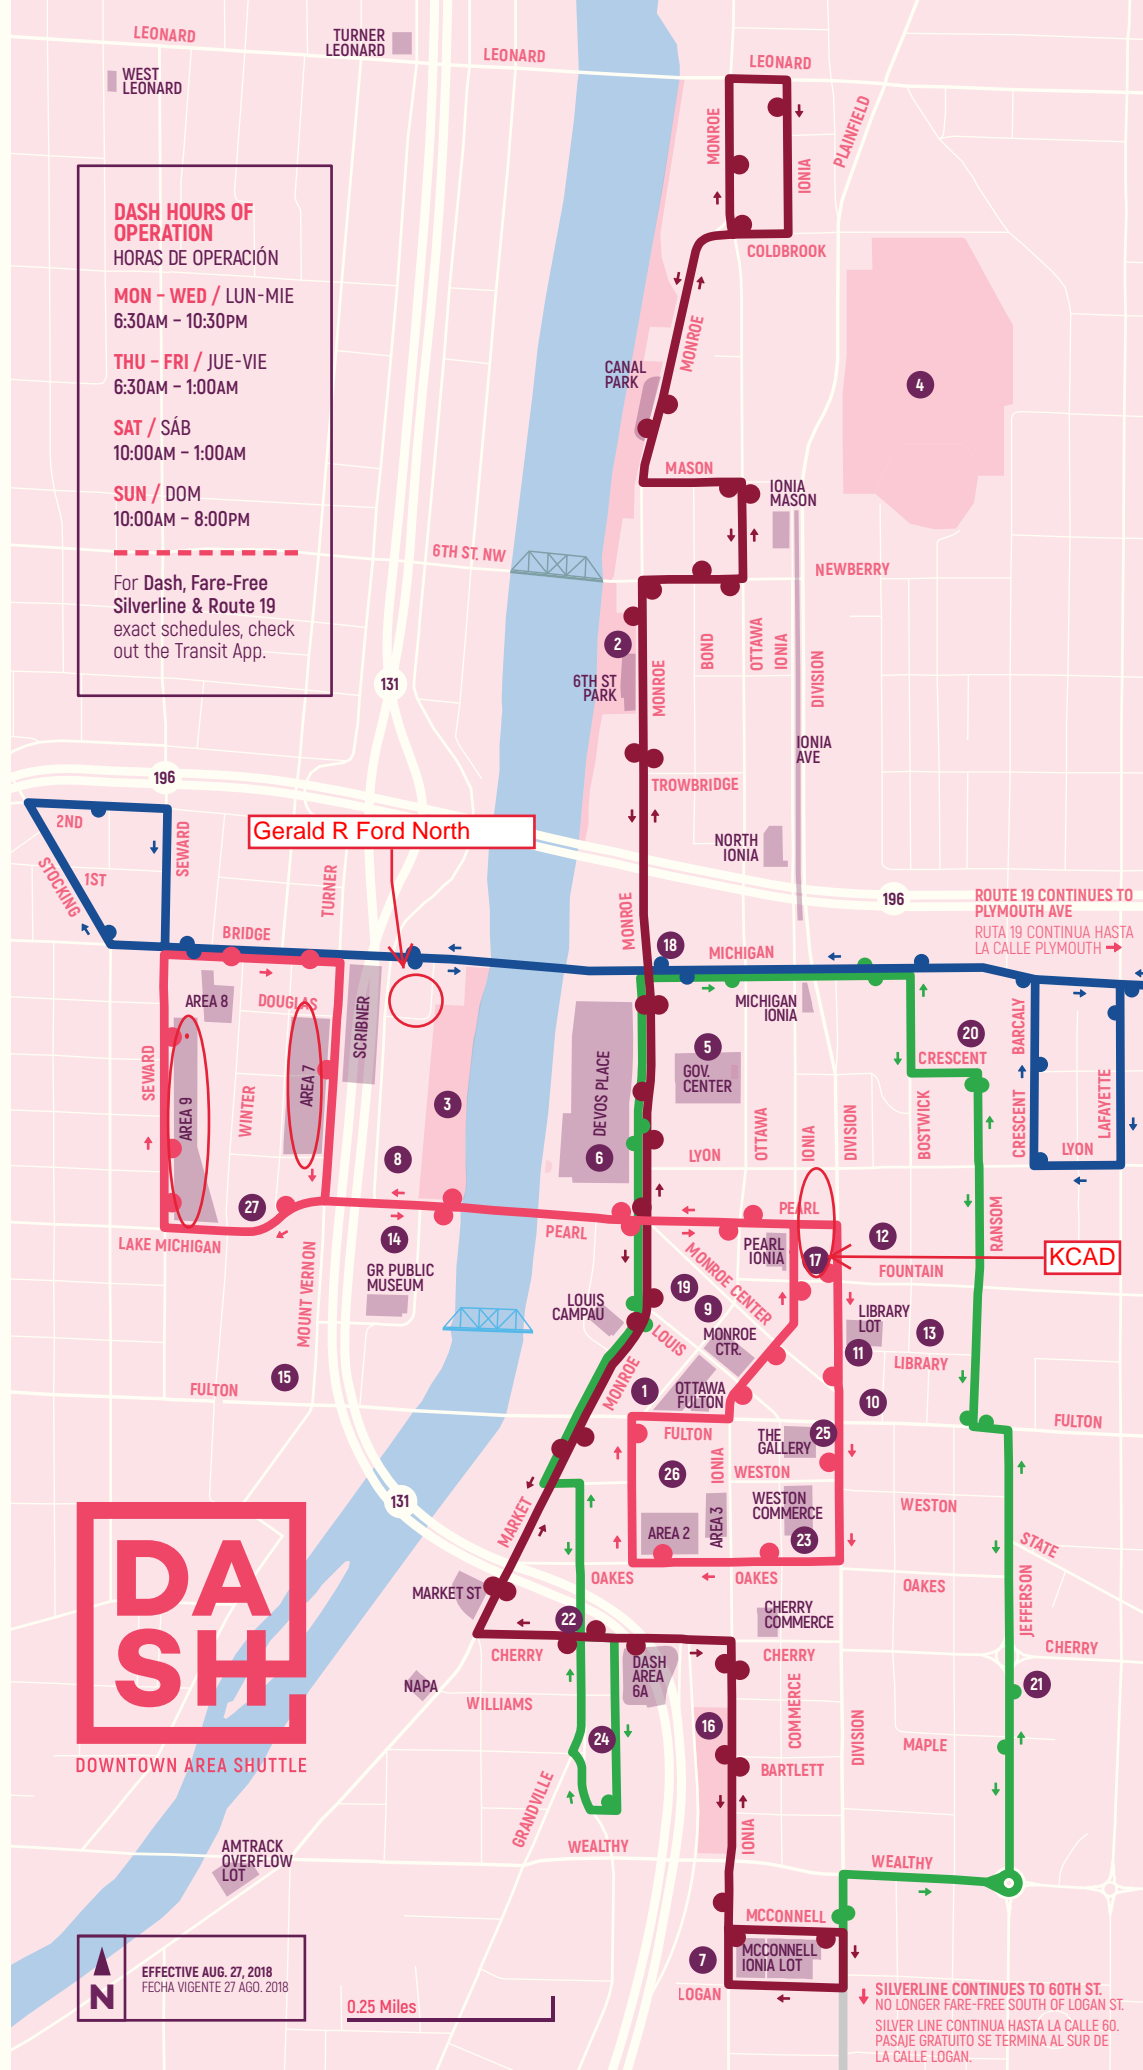

LEGEND / LEYENDA

PARKING LOTS / RAMPS
Estacionamiento Público

DASH WEST / DASH Oeste

DASH NORTH / DASH Norte

ROUTE 19 - MICHIGAN ST.
RUTA 19 - Calle Michigan

SILVER LINE
FROM LOGAN ST. NORTH ONLY.
Sólo A Partir De La Calle Logan.

POINTS OF INTEREST PUNTOS DE INTERÉS

- 1 20 MONROE LIVE / THE B.O.B
- 2 6TH STREET BRIDGE PARK
Parque Puente de la Calle 6
- 3 AH-NAB-AWEN PARK
Parque Ah-Nab-Awen
- 4 BELKNAP PARK
Parque Belknap
- 5 CITY HALL / CALDER PLAZA
Alcaldía / Plaza Calder
- 6 DEVOS PLACE
- 7 DOWNTOWN MARKET
- 8 GERALD R. FORD MUSEUM
Museo Gerald R. Ford
- 9 GRAND RAPIDS ART MUSEUM
Museo de Arte Grand Rapids
- 10 GRAND RAPIDS CHILDREN'S MUSEUM
Museo de Niños Grand Rapids
- 11 GRAND RAPIDS CIVIC THEATER
Teatro Civico Grand Rapids
- 12 GRAND RAPIDS COMMUNITY COLLEGE
- 13 GRAND RAPIDS PUBLIC LIBRARY
Biblioteca Pública Grand Rapids
- 14 GRAND RAPIDS PUBLIC MUSEUM
Museo Público Grand Rapids
- 15 GRAND VALLEY STATE UNIVERSITY
- 16 HEARTSIDE PARK
Parque Heartside
- 17 KENDALL COLLEGE
- 18 MSU GRAND RAPIDS RESEARCH CENTER
Centro de Investigación MSU
- 19 ROSA PARKS CIRCLE
- 20 SPECTRUM HEALTH BUTTERWORTH
- 21 ST. MARY'S HOSPITAL
- 22 THE INTERSECTION
- 23 THE PYRIMID SCHEME
- 24 THE RAPID CENTRAL STATION
The Rapid Estación Central
- 25 URBAN INSTITUTE OF CONTEMPORARY ARTS
Instituto Urbano de Arte Contemporáneo
- 26 VAN ANDEL ARENA
- 27 YMCA

DASH HOURS OF OPERATION
HORAS DE OPERACIÓN

MON - WED / LUN - MIE
6:30AM - 10:30PM

THU - FRI / JUE - VIE
6:30AM - 1:00AM

SAT / SÁB
10:00AM - 1:00AM

SUN / DOM
10:00AM - 8:00PM

For Dash, Fare-Free Silverline & Route 19 exact schedules, check out the Transit App.

DOWNTOWN AREA SHUTTLE

EFFECTIVE AUG. 27, 2018
FECHA VIGENTE 27 AGO. 2018

0.25 Miles

SILVERLINE CONTINUES TO 60TH ST. NO LONGER FARE-FREE SOUTH OF LOGAN ST.
SILVER LINE CONTINUA HASTA LA CALLE 60. PASAJE GRATUITO SE TERMINA AL SUR DE LA CALLE LOGAN.